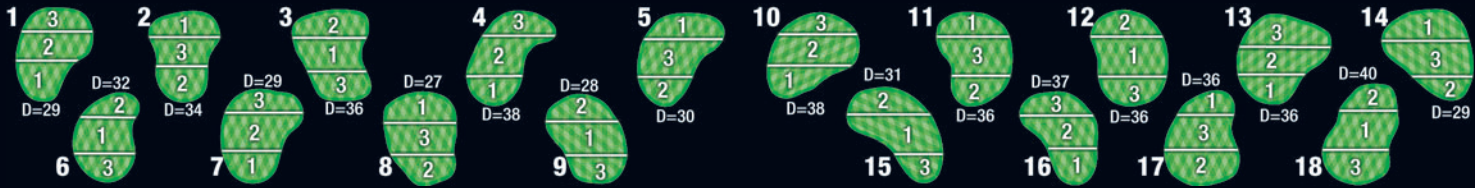

**USGA Rules and Etiquette of Golf Govern all play  
except as amended by Local Rules**

**Local Rules**

- Please observe posted cart rules
- Please rake bunkers, repair ball marks and fill divots
- Yardages on the course are measured to center of green
- Keep carts on paths for all par 3's and within 50 yards of the green on all holes
- Please keep pace with the group in front of you and follow the pace of play policy
- Proper golf etiquette and golf attire is required (collared shirt and no denim)
- Golfers are responsible for all damage done to the course, carts and private property

**Scott W. Poole**  
Golf Course Architect

**Legend Oaks Golf and Tennis Club**  
118 Legend Oaks Way, Summerville, SC 29485  
(843) 821-4077  
[www.legendoaksgolf.com](http://www.legendoaksgolf.com)

South Carolina Golf Course of the Year, 2010  
Top 100 Golf Course of the Carolinas, 2007  
Top 3 Low Country Course, 2004

Hole 1 2 3 4 5 6 7 8 9 Out I 10 11 12 13 14 15 16 17 18 In Tot Hcp Net

Black	73.1/134	463	383	202	507	394	540	386	158	354	3387	N	364	195	443	381	418	579	444	174	505	3503	6890		
Gold	71.7/131	418	363	182	496	388	527	378	147	345	3244	I	342	187	400	371	411	564	434	164	482	3355	6599		
Blue	69.7/126	388	316	143	481	356	480	350	136	318	2968	T	332	165	388	351	375	516	400	143	451	3121	6089		
White	66.5/114	344	245	130	425	319	455	331	100	274	2623	I	292	129	339	292	294	477	363	91	414	2691	5314		
Handicap		1	9	17	5	3	7	15	11	13		L	10	18	8	12	2	6	4	16	14				
+/-																									
Par		4	4	3	5	4	5	4	3	4	36		4	3	4	4	4	5	4	3	5	36	72		
Red	68.6/107	328	237	110	402	314	419	269	93	262	2434		286	98	310	266	285	437	350	77	315	2424	4858		
Handicap		3	7	15	17	1	13	9	5	11			4	18	10	6	12	2	8	16	14				