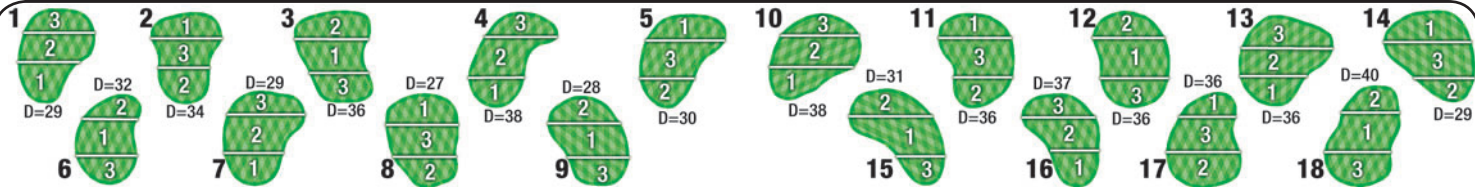

**USGA Rules and Etiquette of Golf Govern all play
except as amended by Local Rules**

Local Rules

- Please observe posted cart rules
- Please rake bunkers, repair ball marks and fill divots
- Yardages on the course are measured to center of green
- Keep carts on paths for all par 3's and within 50 yards of the green on all holes
- Please keep pace with the group in front of you and follow the pace of play policy
- Proper golf etiquette and golf attire is required (collared shirt and no denim)
- Golfers are responsible for all damage done to the course, carts and private property

Scott W. Poole
Golf Course Architect

Legend Oaks Golf and Tennis Club
118 Legend Oaks Way, Summerville, SC 29485
(843) 821-4077
www.legendoaksgolf.com

LEGEND OAKS GOLF

South Carolina Golf Course of the Year, 2010
Top 100 Golf Course of the Carolinas, 2007
Top 3 Low Country Course, 2004

BLACK	382	383	202	507	394	540	386	158	354	3306	I	364	195	443	381	418	579	444	174	505	3503	6809	72.9/134	
GOLD	373	363	182	496	388	527	378	147	345	3199	N	342	187	400	371	411	564	434	164	482	3355	6554	71.7/131	
BLUE	362	316	143	481	356	480	350	136	318	2942	I	332	165	388	351	375	516	400	143	451	3121	6063	69.8/126	
BLUE/WHITE	353	316	143	481	319	455	331	136	318	2852	T	332	165	339	292	294	477	363	143	451	2856	5708	68.5/124	
WHITE	353	245	130	425	319	455	331	100	274	2632	A	292	129	339	292	294	477	363	91	414	2691	5323	66.8/114	
HCP MEN	5	11	17	7	1	3	15	13	9		L	10	18	8	16	6	2	4	14	12				
HOLE	1	2	3	4	5	6	7	8	9	OUT		10	11	12	13	14	15	16	17	18	IN	TOT	HCP	NET
PAR	4	4	3	5	4	5	4	3	4	36		4	3	4	4	4	5	4	3	5	36	72		
HCP WOMEN	3	7	17	13	1	11	9	5	15		I	4	18	10	14	8	6	2	16	12				
WHITE/RED	353	237	130	402	319	419	269	100	262	2491	N	286	129	310	292	285	437	363	91	414	2607	5098	M:66.0/112	W:71.5/121
RED	328	237	110	402	314	419	269	93	262	2434	T	286	98	310	266	285	437	350	77	414	2523	4957	68.6/107	